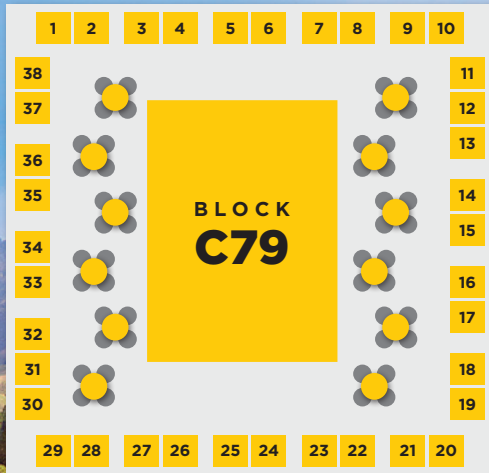

PAVILION LAYOUT

WINES OF SOUTH AFRICA . PROWEIN 2025

BLOCK B100

52
HEINEKEN
BEVERAGES
INTERNATIONAL

51
KWV

BLOCK C100

50
SWART-
LAND
WINERY

49
VINIMARK
TRADING